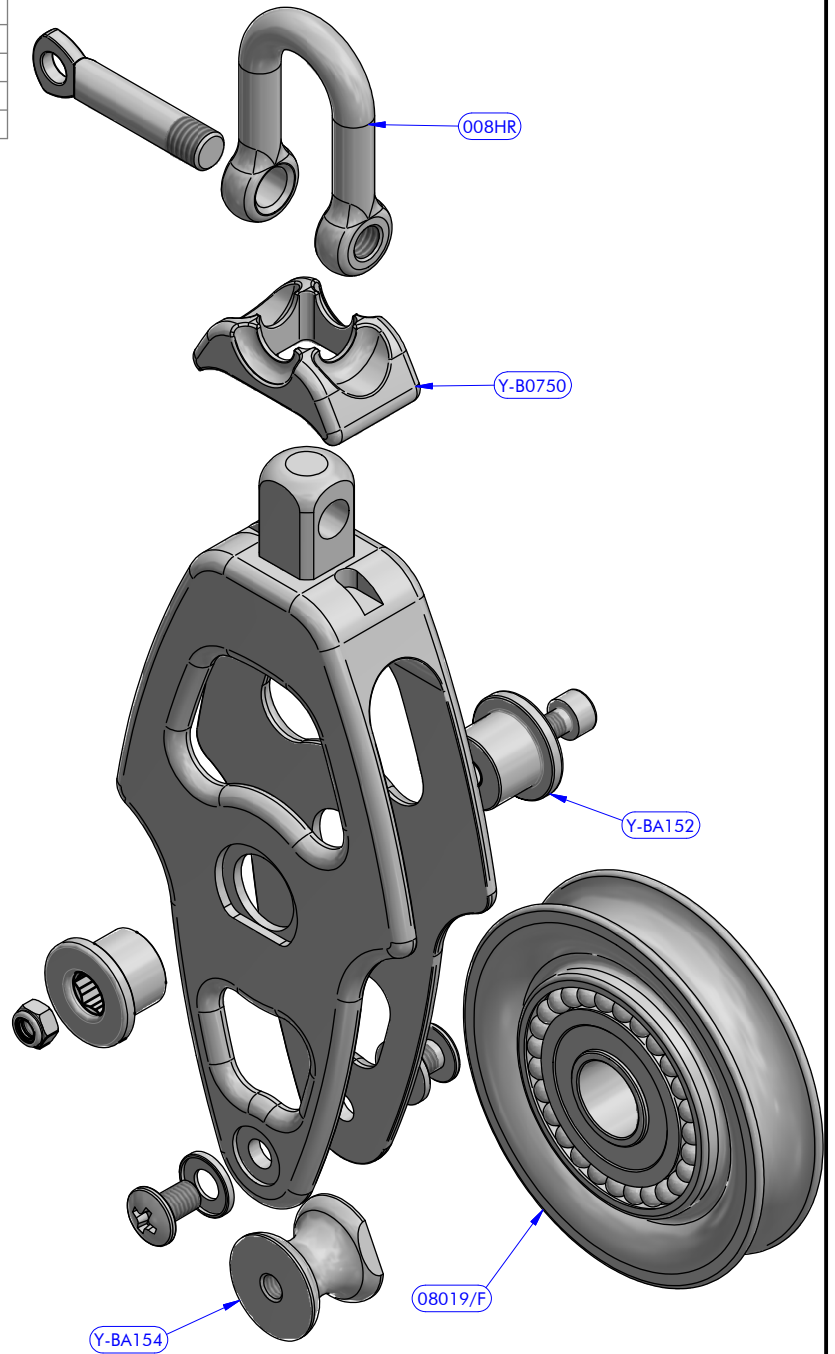

PART LIST

CODE	DESCRIPTION	MATERIAL	Q.TY
008HR	Shackle	S.Steel HR	1
08019/F	Sheave	Mekton	1
Y-B0750	Head lock	Plastic	1
Y-BA152	Caps kit	Various	1
Y-BA154	Becket kit	Various	1

Caps kit
Code Y-BA152

Becket kit
Y-BA154

antal

FAMILY	OPF Series	ARTICLE	Becket block
DESCRIPTION	Exploded view		

MODEL CODE	00802
------------	--------------

DATE	05/05/2020	REV.	00
DWG N.	17072108	PG.	/